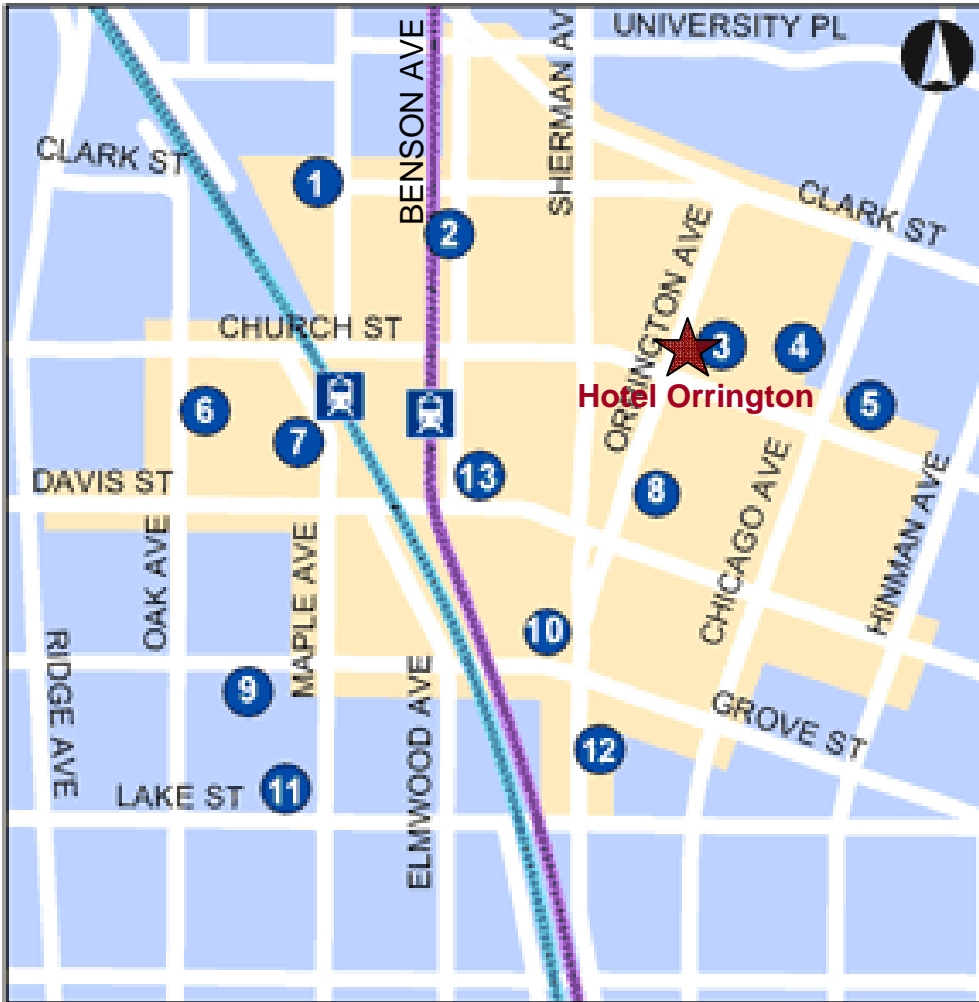

2007 IIN Symposium

Hotel Orrington
1710 Orrington Ave

Public Parking
Church Street Self Park 847.328.4607

Public Parking
Chase Bank Plaza 1603 Orrington Ave

Public Parking
Sherman Plaza 847.491.6908

Parking Lots
 Train Stations
 Extended Meter Hours

Parking Garages

5

Church St. Self Park

847.328.4607

Directions: Enter from Church or Clark east of Chicago Ave

13

Sherman Plaza Self Park

847.491.6908

Directions: Enter from Davis Street or Benson Ave

Hourly Rates

0-1 Hour: Free

1-2 hours: \$2

2-3 hours: \$3

3-4 hours: \$4

4-5 hours: \$5

5-6 hours: \$6

6-12 hours: \$8

12-18 hours: \$11

18-24 hours: \$13