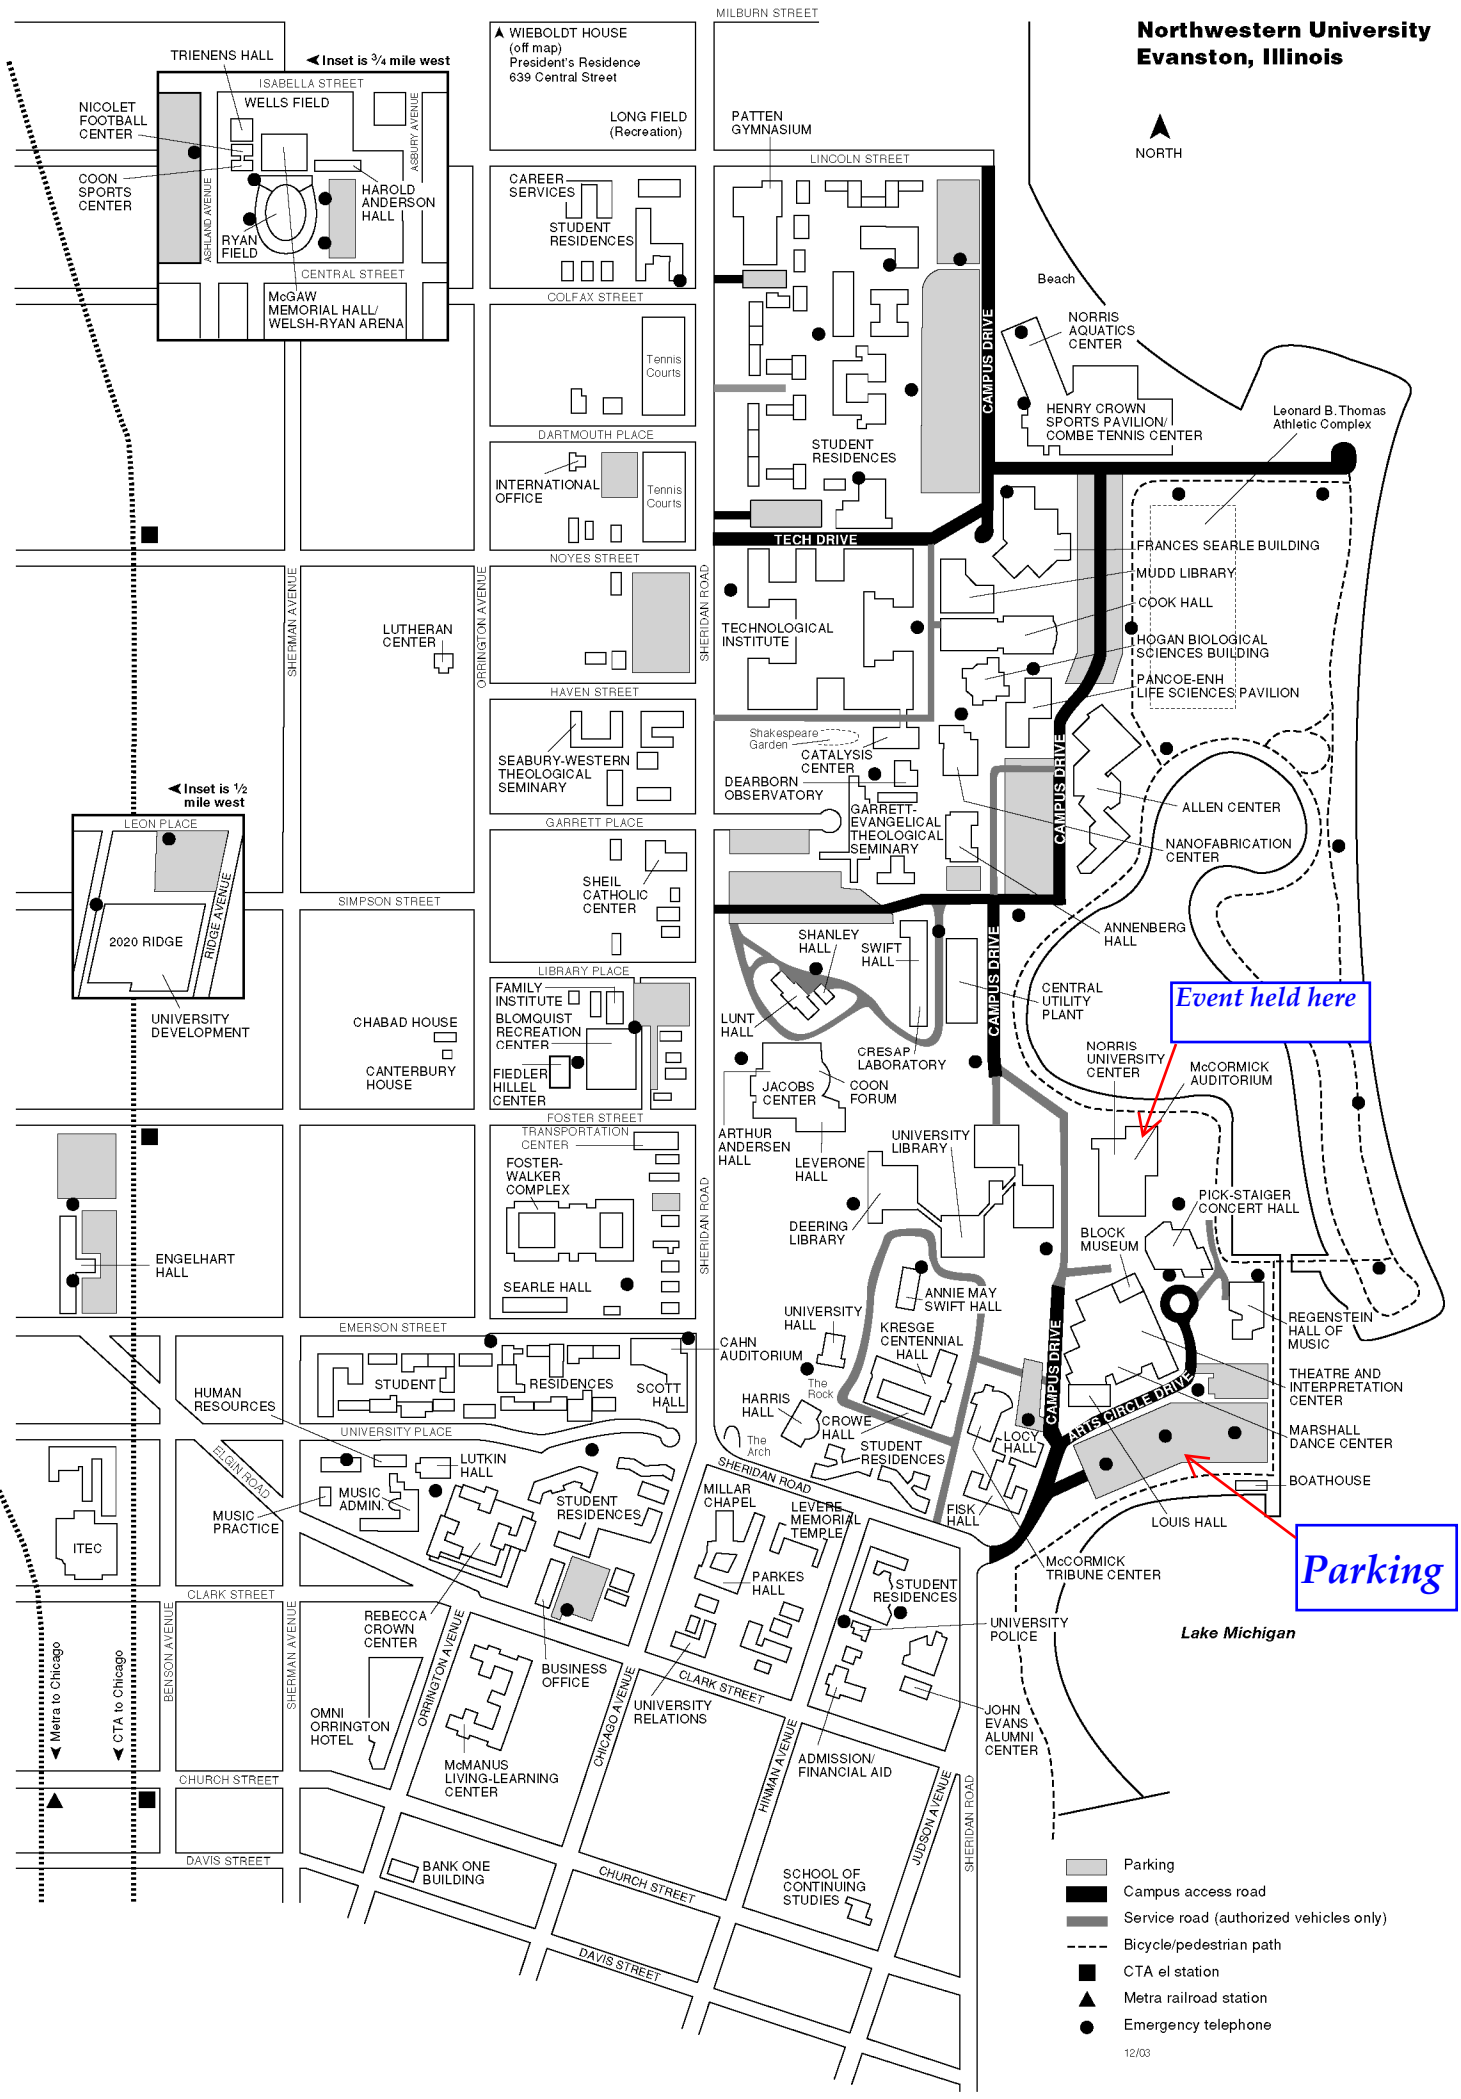

Northwestern University Evanston, Illinois

← Inset is 3/4 mile west

← Inset is 1/2 mile west

Event held here

Parking

- Parking
- Campus access road
- Service road (authorized vehicles only)
- Bicycle/pedestrian path
- CTA el station
- Metra railroad station
- Emergency telephone